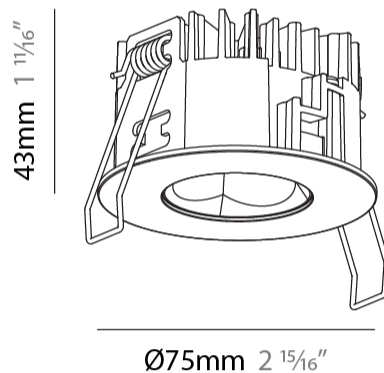

GENERAL

Series: Oiko Pro Round
Subseries: Oiko Pro Round
Brand: Prolicht
Division: Architectural
Mounting Type: Recessed
Mounting Location: Ceiling
Subcategory: Downlight

PHYSICAL

Shape: Round
Diameter (mm): 75
Diameter (in): 2 15/16
Height (mm): 43
Height (in): 1 11/16
Ceiling Thickness (mm): 1 - 25
Ceiling Thickness (in): 1/16 - 1 3/16
Min. Recessing Depth (mm): 50
Min. Recessing Depth (in): 1 15/16
Light Distribution: Direct
Diffuser: Lens Pack - Spread Lens / Linear Spread Lens / Honeycomb Louver
Fixture Finish: SSR / BKV / CWI / CRY / HAB / UFT / ITA / RUA / FTG / MYG / LOD / PUS / FRO / FUP / KIA / POP / BLS / SPG / MEY / GOH / GUM / CHC / COM / ABZ / JAG / OBR / MOS / ROR
Fixture Material: Aluminum Die Cast
Cut-out Measurements: 68mm / 2 11/16" Diameter

ELECTRICAL

Lamp Type: LED (Zhaga Standard)
Input Wattage (W): 14
Total Output Wattage (W): 12.7
Dimming: Dali Dimming
Driver Included: No
Driver Location: Recessed Housing
Driver Type: Constant Current - Universal (120Vac only for DALI driver)
Driver Class: Class 2
Input Voltage (V): 120 - 277
Constant Current (MA): 700

LED

Color Temperature (°K): 2700-6500 Tunable White
Max. Delivered Lumen (lm): 1381
Nominal Lumen (lm): 1460
CRI: >93 CRI
Lamp Life (hrs): 50000
Special LEDs offerings: Tunable White

OPTICAL

Reflector°: 62
Adjustability: Fixed

RATINGS AND CERTIFICATIONS

Certified By: Certified for North American Standards
IP rating: IP20